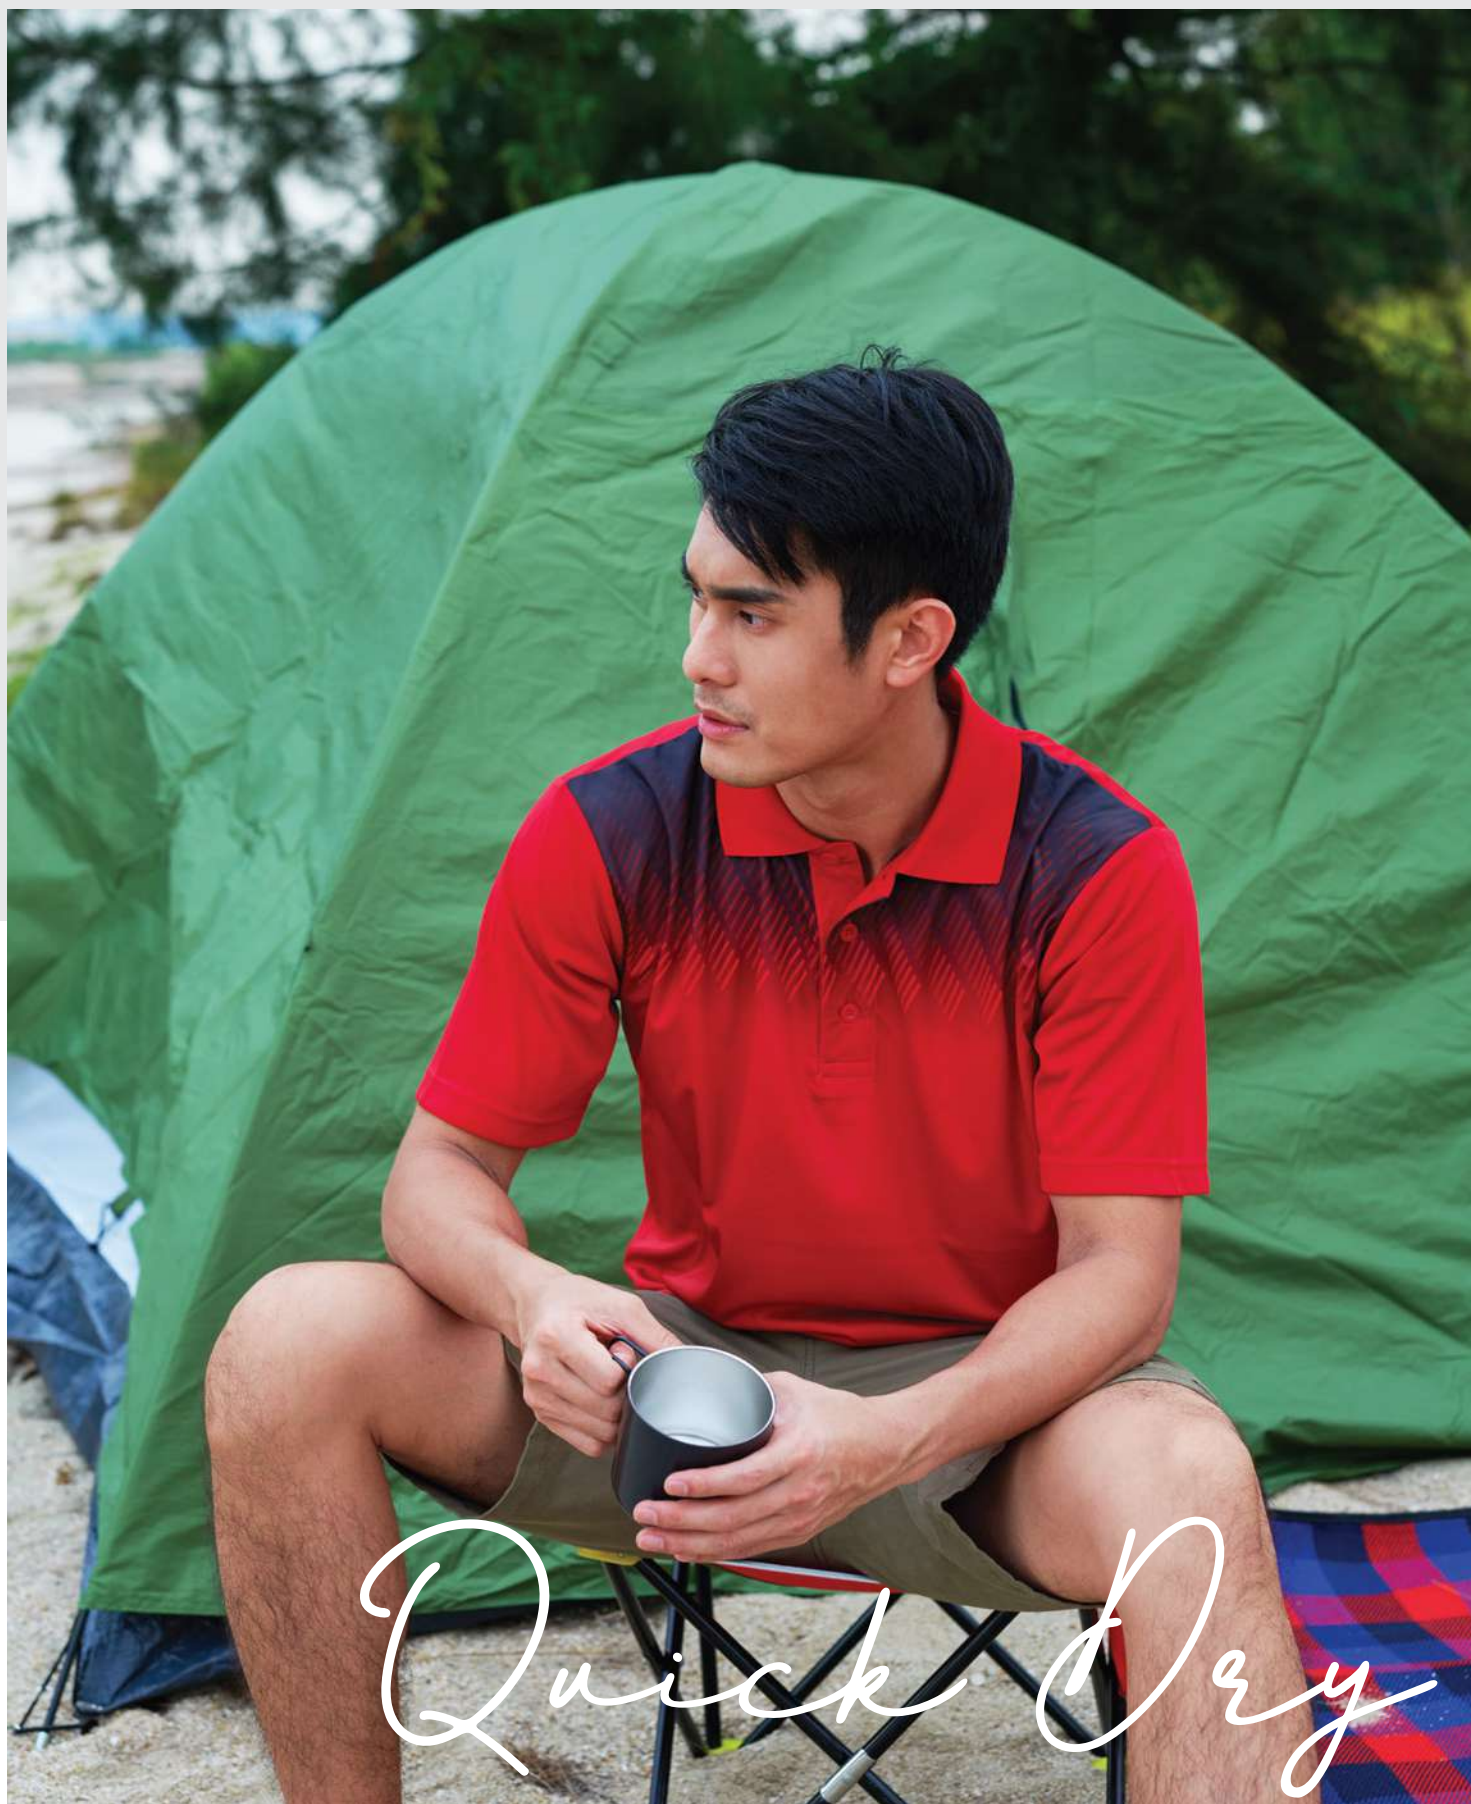

QD 64 |

QD 63

2021, Vol 19

QD 63

100% Polyester Interlock

Weight: 150g/m²

SIZE	SHOULDER	CHEST	SLEEVE	LENGTH
XS	16"	36"	7.5"	26"
S	17"	38"	8"	27"
M	18"	40"	8.5"	28"
L	19"	42"	9"	29"
XL	20"	44"	9.5"	30"
2XL	21"	46"	10"	31"
3XL	22"	48"	10.5"	32"