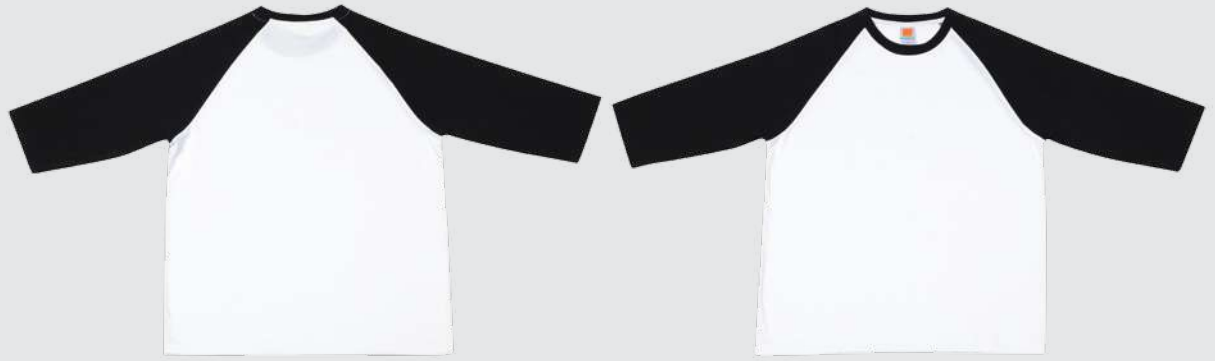

CT 5566
Milo Green / Black

CT 5577
Violet / Black

CT 56

3/4 Sleeve

Comfy Cotton™

100% Cotton

Weight: 160g/m²

SIZE	CHEST	SLEEVE	LENGTH
XS	36"	23"	25"
S	38"	23.5"	26"
M	40"	24"	27"
L	42"	24.5"	28"
XL	44"	25"	29"
2XL	46"	25.5"	30"
3XL	48"	26"	31"